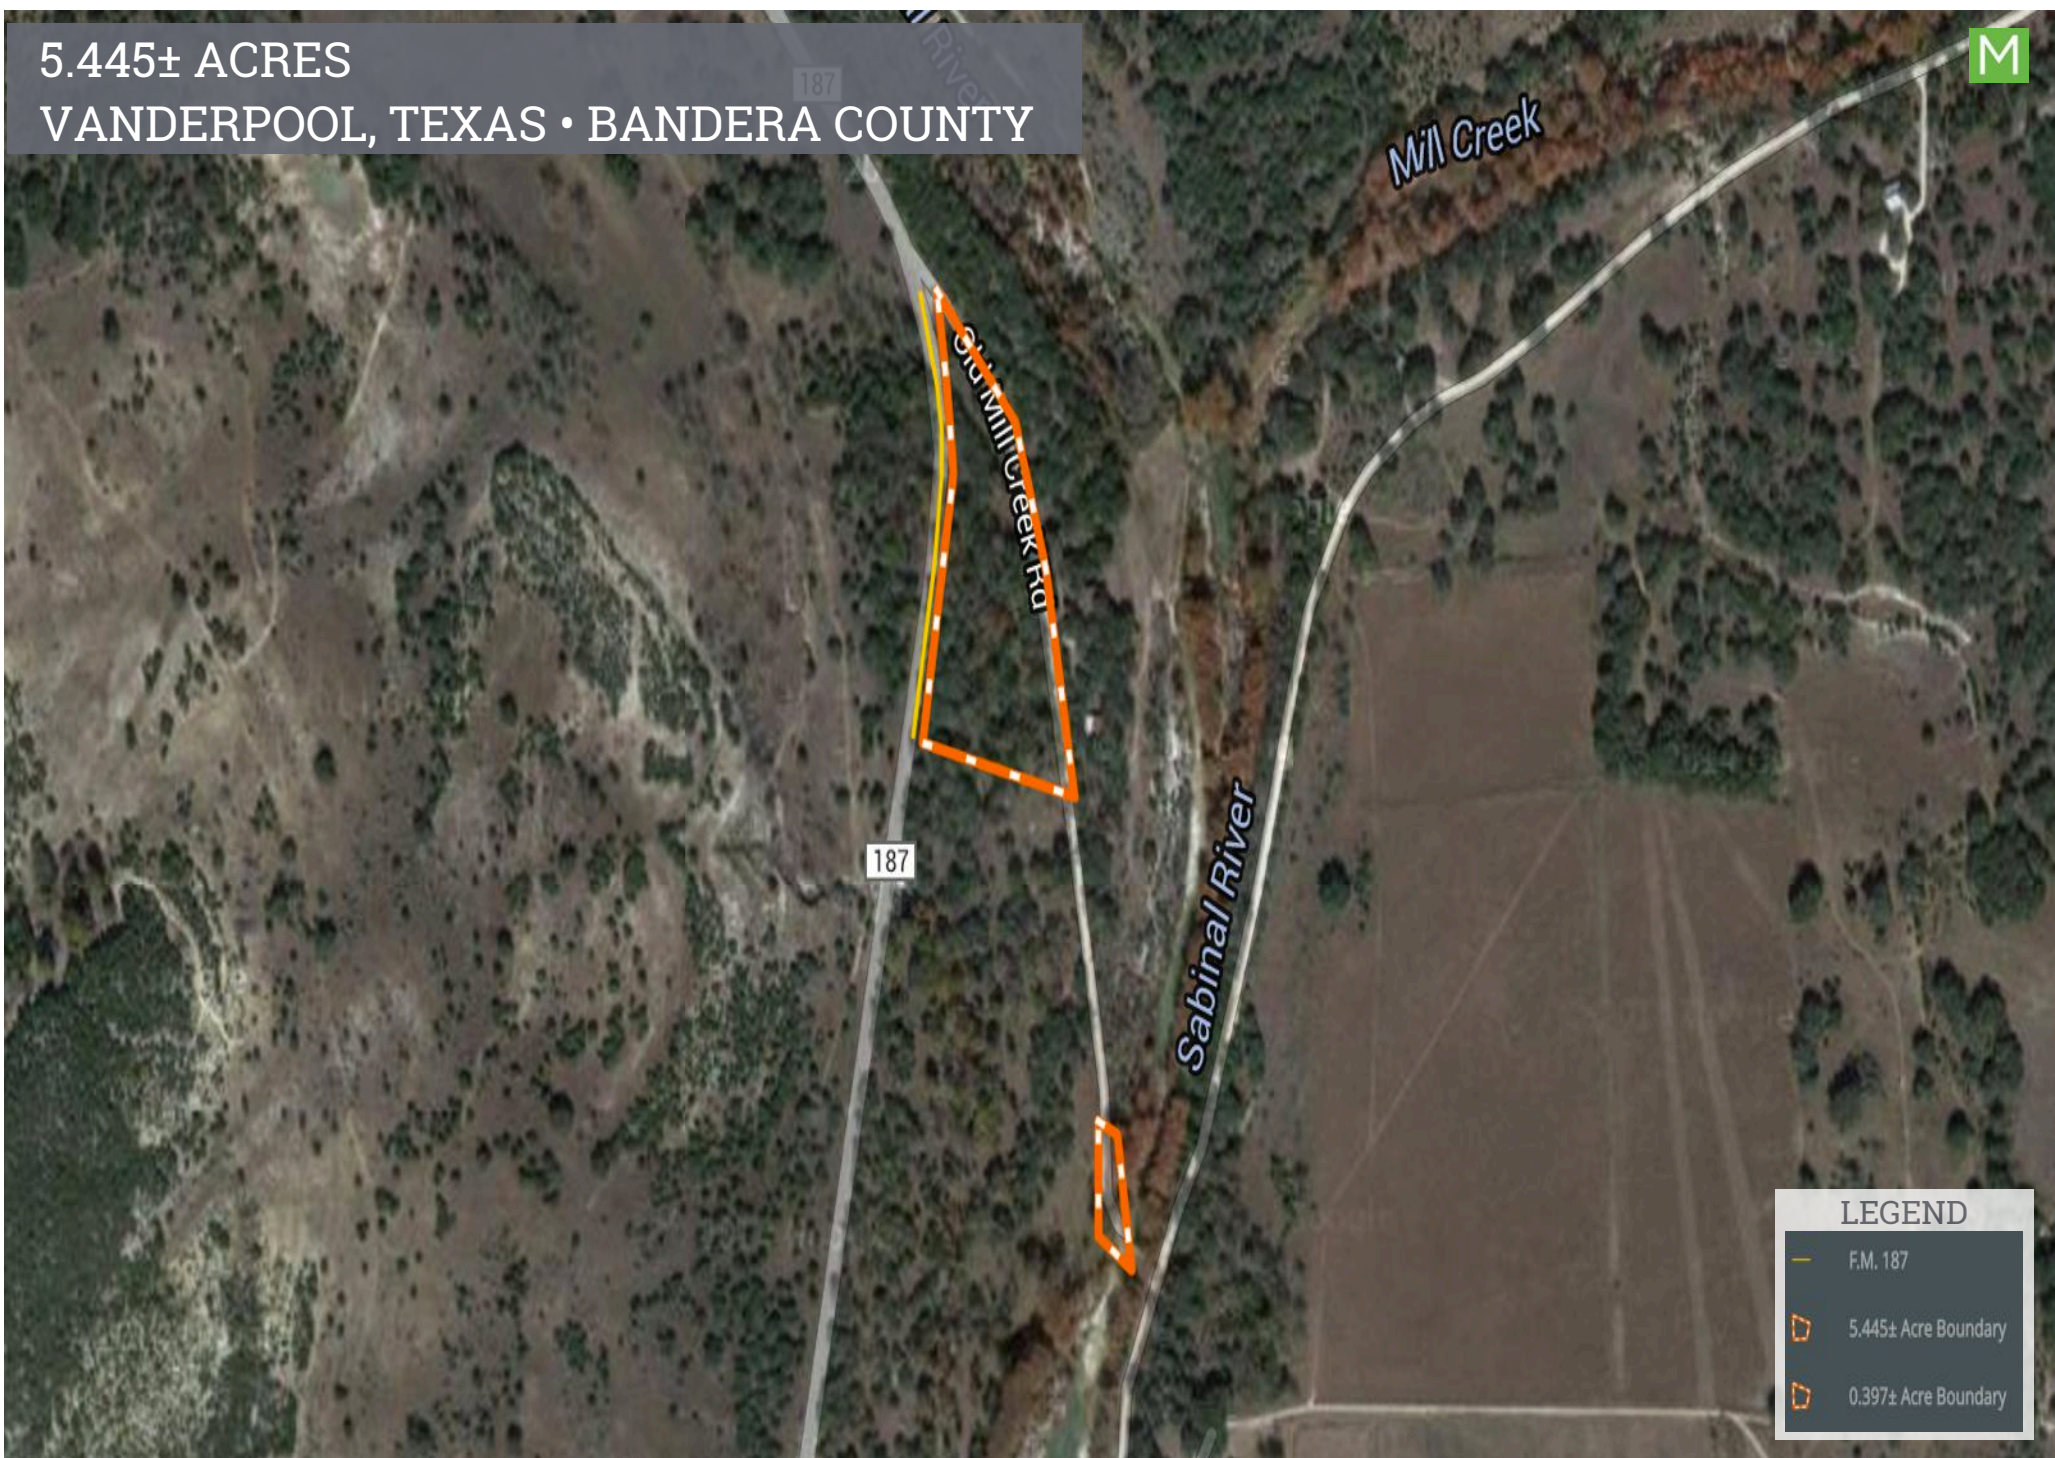

5.445± ACRES

VANDERPOOL, TEXAS • BANDERA COUNTY

LEGEND	
	F.M. 187
	5.445± Acre Boundary
	0.397± Acre Boundary

Lines and Acreage on aerial are approximate and may not represent exact boundary lines. Property is subject to survey.